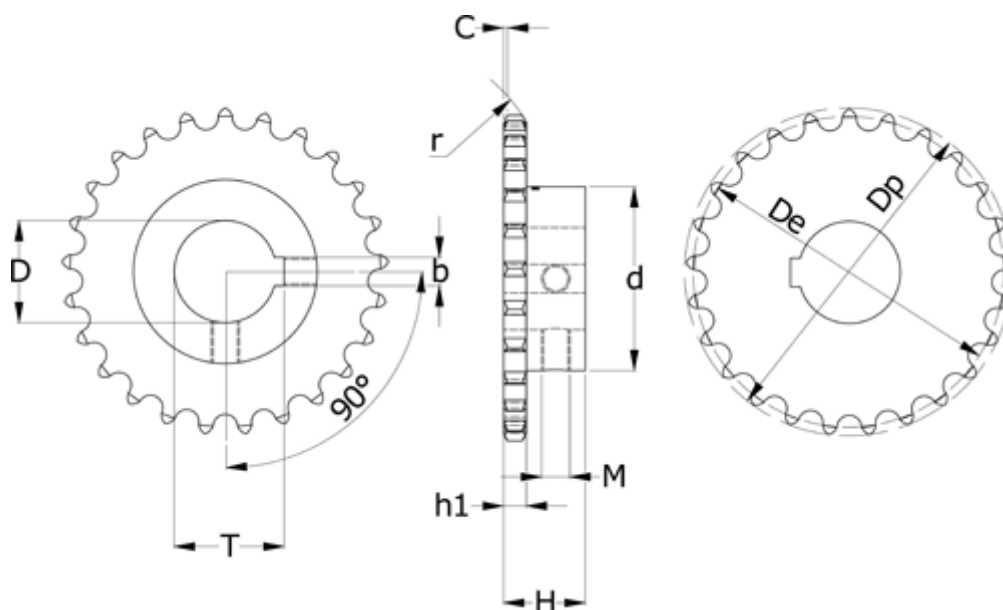

Article number: 616011008021025
 Description: Sprocket 16 B-1 Z=21 simplex
 bore 25H7 with keyway

Measures

b = 8	M = M6
C = 2.5	Number of teeth = 21
d = 110	Pitch = 25.4
D = 25	r = 26
De = 170.43	t = 28.3
Dp = 181.2	
H = 50	
h1 = 16.2	